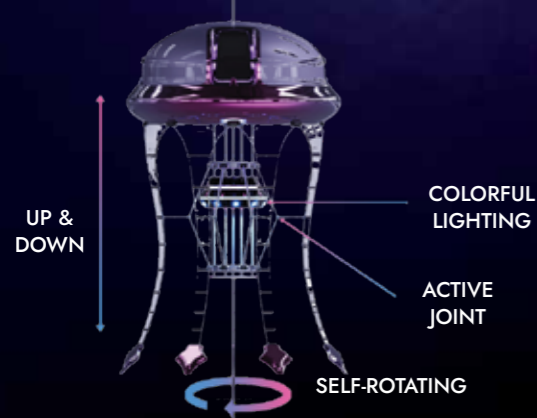

## SCORPION ARMOR ZJ-803

Scorpion Armor ZJ-803 has a very cool and novel appearance! Its vehicles run on the central platform, each cantilever has 4 rotation axes; there are four rotatable platforms at the end of the cantilever, and each disc can seat 6 riders.

## JELLYFISH ARMOR ZJ-804

Jellyfish Magic Armor is a self-rotating tower ride with a cool futuristic mech jellyfish appearance. When the seats rotate up and down, it is accompanied by magic lights and movable joints of the body, creating a futuristic sci-fi feeling.

## CRAB ARMOR ZJ-805

A giant crab! We developed the Crab Armor ZJ-805 from the inspiration of crab! It has the cool appearance of bionic mech giant pliers. It runs by the rotation of the platform on the top of the ride, each cantilever has 2 rotation axes, and 8 people can be seated at the end.