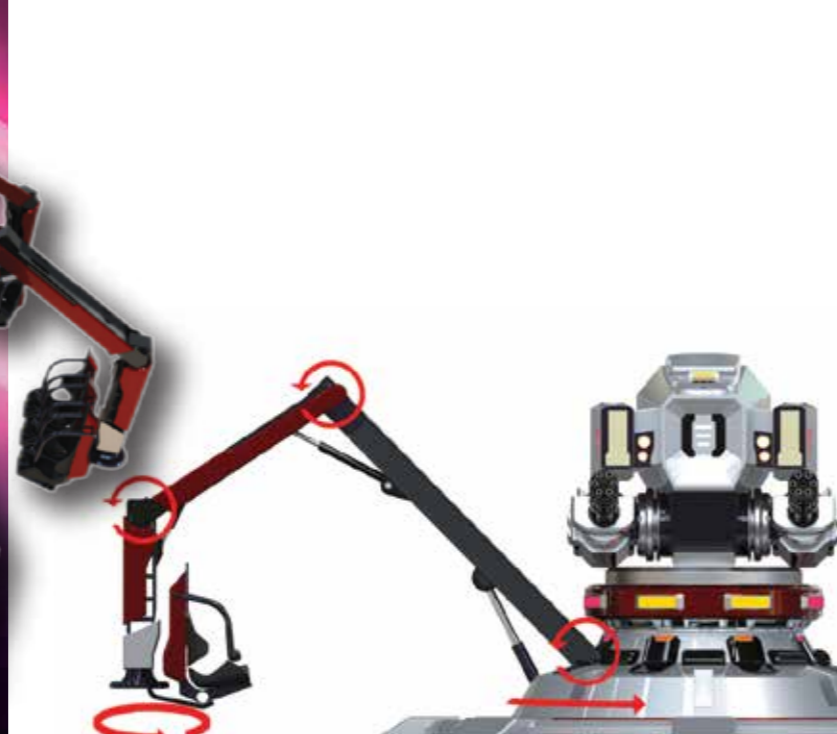

## SPIDER ARMOR ZJ-802

The design inspiration comes from spiders! It is a new development with cool appearance of the bionic mech spider, eight cantilevered spider-like legs, each of which is available for 3 riders.

## SCORPION ARMOR ZJ-803

Scorpion Armor ZJ-803 has a very cool and novel appearance! Its vehicles run on the central platform, each cantilever has 4 rotation axes; there are four rotatable platforms at the end of the cantilever, and each disc can seat 6 riders.

## JELLYFISH ARMOR ZJ-804

Jellyfish Magic Armor is a self-rotating tower ride with a cool futuristic mech jellyfish appearance. When the seats rotate up and down, it is accompanied by magic lights and movable joints of the body, creating a futuristic sci-fi feeling.

## CRAB ARMOR ZJ-805

A giant crab! We developed the Crab Armor ZJ-805 from the inspiration of crab! It has the cool appearance of bionic mech giant pliers. It runs by the rotation of the platform on the top of the ride, each cantilever has 2 rotation axes, and 8 people can be seated at the end.